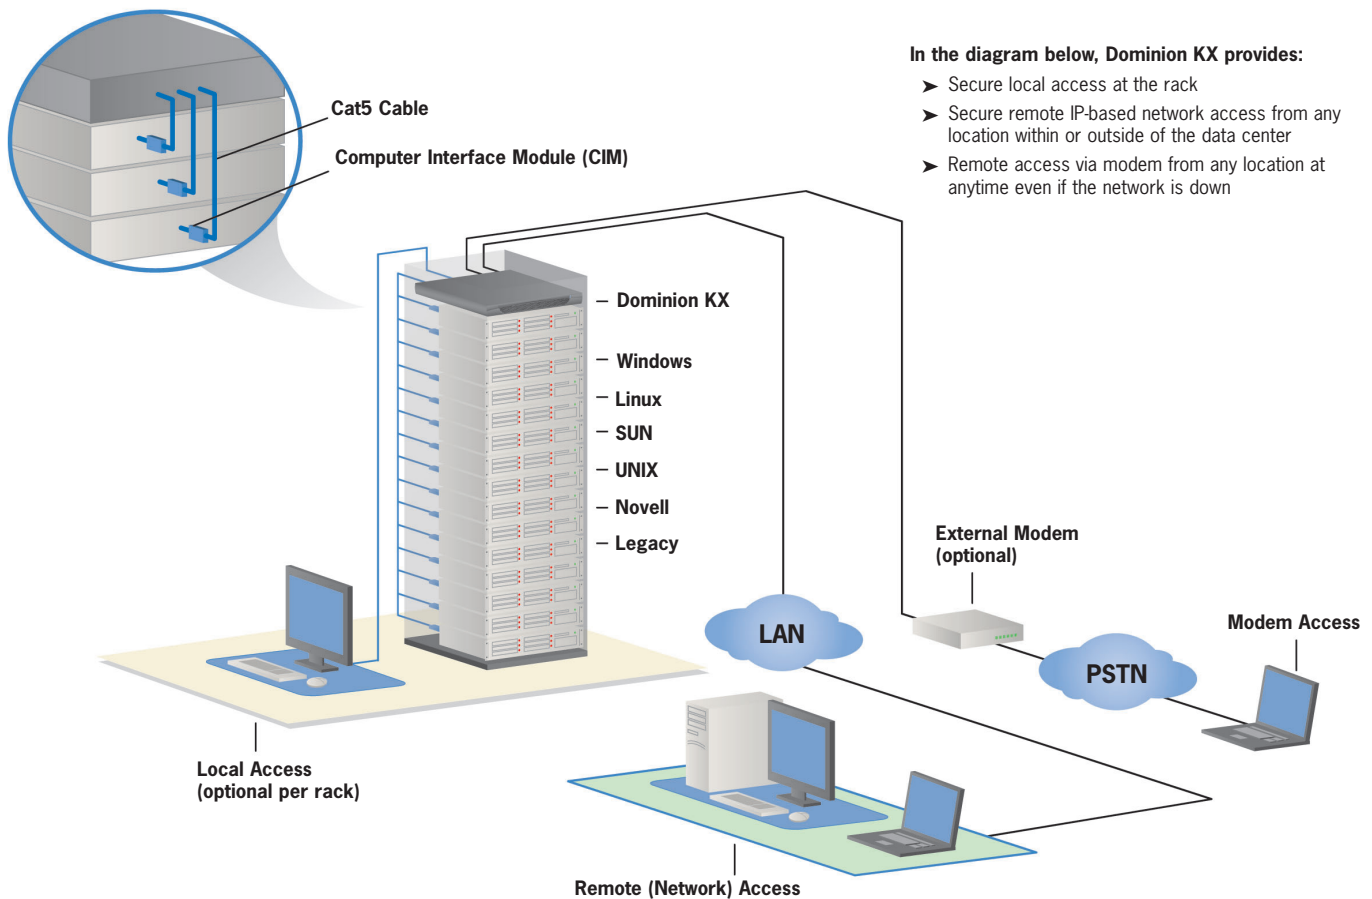

Combines convenient access with bulletproof security

Flexible, Convenient, and Reliable

- Anytime, Anywhere - obtain BIOS-level access and hard power control of any server in your data center(s) via any networked workstation
- Convenient browser based access eliminates headache of installing client software
- Easy Installation - Plug and Play appliance, up and running in minutes
- Platform Independent - CIMs available for PS/2, Sun and USB
- Consolidates multiple KVM switches as a single integrated KVM network
- No reliance on any Windows® servers or IIS

Lowers Costs and Increases Productivity

- Reduces expensive down-time by providing network-independent access in emergencies
- Minimizes expensive and inconvenient travel to remote locations
- Eliminates need for multiple keyboards, monitors and mice - saving space and money

Secure

- SSL 128-bit RSA public key, 128-bit private key encryption
- All data - including video transmissions is encrypted

In the diagram below, Dominion KX provides:

- Secure local access at the rack
- Secure remote IP-based network access from any location within or outside of the data center
- Remote access via modem from any location at anytime even if the network is down