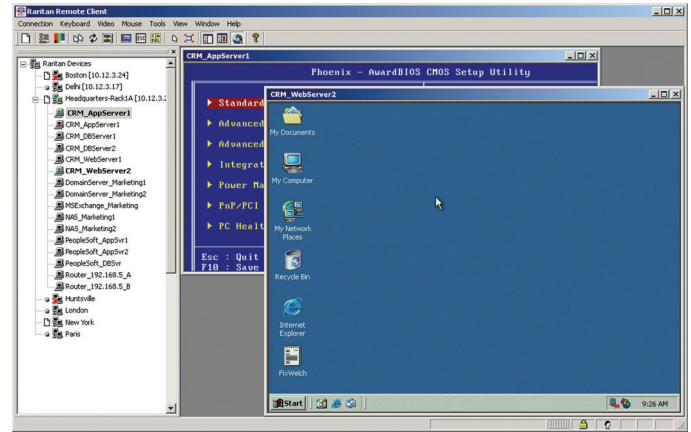

Enables higher uptime and improved productivity

- Centralized authentication with LDAP, RADIUS, or Active Directory support
- Local and remote access logged and authenticated
- Use of only one configurable TCP port to preserve strict firewall settings
- Customized user security profiles

Easy to Scale

- Leverage LAN infrastructure with only one cable drop per rack
- Add, relocate and hot-swap components without disruption as your data center grows
- Deploy individually or integrate with any of Raritan's enterprise-wide data center solutions, including CommandCenter

Features

- 1U rack-mountable form factor
- Local user port for rack access
- Integrated power control
- UTP (Cat5/5e/6) cabling
- Highest port density in the industry
- Plug and Play installation
- Multi-platform CIMs for PS/2, Sun and USB devices
- Dual redundant Ethernet
- Flash firmware upgrades
- Integrated Web-based access and management

Access and Control at Anytime from Anywhere

Highest Quality KVM Over IP

- Intuitive Graphical User Interface (GUI)
- High color (15-bit+) palette support
- Adaptive video settings for different bandwidth situations
- Lowest bandwidth utilization
- Fastest, tightest 'mouse synchronization' in the industry
- Single sign-on and single interface for one consolidated view of all devices

When you're ready to take control, do it with Raritan's Dominion KX.

Distributed by:

Raritan Computer, Inc., founded in 1985, is a leading provider of KVM (keyboard/video/mouse) and remote management solutions for access and control of servers and other network devices. With 19 consecutive years of profitable growth and technical innovation, Raritan makes products that are used to control millions of servers at more than 50,000 network data centers, computer test labs, and multi-workstation environments around the world. From the small business to the enterprise, Raritan's complete line of compatible and scalable KVM and remote connectivity products offers IT professionals the most reliable, flexible, and secure out-of-band solutions to manage data center equipment, while improving operational productivity.