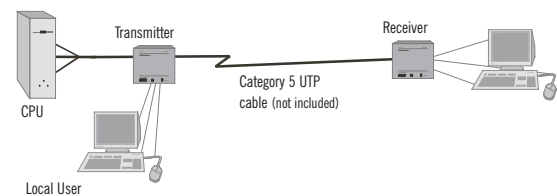

USKVM (Transmitter for Sun)

Dimensions	4.3" (W) x 3.6"(D) x 1.0" (H) 108mm (W) x 91mm (D) x 23mm (H)
Weight	0.5 lbs (0.2 kg)
Power	No external power required
User Port	8 pin k/b & mouse, HD15
Connection to Sun/SMX	DB25(F)
Connection to receiver	RJ45 jack

URKVMG (Receiver for PC)

Dimensions	4.3" (W) x 3.6"(D) x 1.0" (H) 108mm (W) x 91mm (D) x 23mm (H)
Weight	0.5 lbs (0.2 kg)
Power	6V DC 1.4 amp output (included)
User Port	6 pin k/b & mouse, HD15
Connection to Sun/SMX	DB25(F)
Connection to transmitter	RJ45 jack

URSKVMG (Receiver for Sun)

Dimensions	4.3" (W) x 3.6"(D) x 1.0" (H) 108mm (W) x 91mm (D) x 23mm (H)
Weight	0.5 lbs (0.2 kg)
Power	6V DC 1.4 amp output (included)
User Port	8 pin k/b & mouse, HD15
Connection to transmitter	RJ45 jack

Note: Use Enhanced Category 5 UTP (350 Mhz) cable, with RJ45 connectors. Cable must conform to EIA/TIA T568B Category 5 wiring standard.

Standard Warranty Two Years with Advanced Replacement*

Features

- Automatic Video Tuning (AVT) in URKVMG receiver unit adjusts video quality automatically.
- High quality video to 1280 x 1024 resolution at 650 feet and 1024 x 768 resolution at 1,000 feet (300 meters).
- Support of Macs, Suns or ASCII devices with Raritan's converters.
- Local user console connection in addition to the remote user console for additional convenience.

Part UPCED (for PC), USNED (for Sun)

Part UPCEDF (for MX⁴), USNEDF (for SMX)