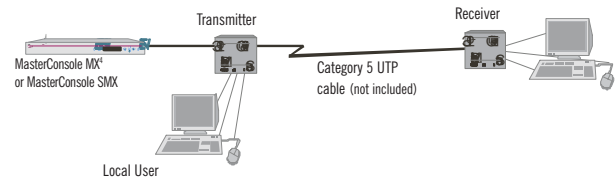

Note: Use Enhanced Category 5 UTP (350 Mhz) cable, with RJ45 connectors. Cable must conform to EIA/TIA T568B Category 5 wiring standard.

Standard Warranty Two Years with Advanced Replacement*

Features

- ▶ Automatic Video Tuning (AVT) in URKVMG receiver unit adjusts video quality automatically.
- ▶ High quality video to 1280 x 1024 resolution at 650 feet and 1024 x 768 resolution at 1,000 feet (300 meters).
- ▶ Support of Macs, Suns or ASCII devices with Raritan's converters.
- ▶ Local user console connection in addition to the remote user console for additional convenience.

Part UPCED (for PC), USNED (for Sun)

Part UPCEDF (for MX⁴), USNEDF (for SMX)

Part UPCEDE (for MX⁴), USNEDE (for SMX)

Part UPCEDU (for PC), USNEDU (for Sun)

When you're ready to take control, do it with Raritan's Cat5 Reach.