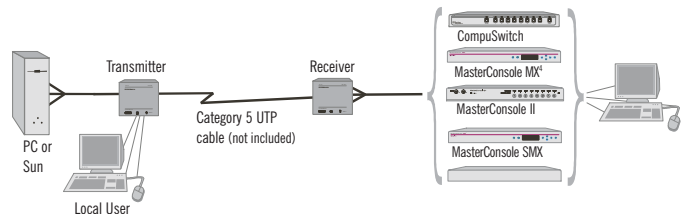

Part UPCED (for PC), USNED (for Sun)

Part UPCEDF (for MX⁴), USNEDF (for SMX)

Part UPCEDE (for MX⁴), USNEDE (for SMX)

Part UPCEDU (for PC), USNEDU (for Sun)

When you're ready to take control, do it with Raritan's Cat5 Reach.