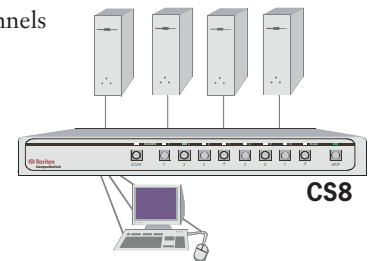

Specifications

CS2 (2-Channel)	
CS4 (4-Channel)	
Dimensions	10.55" (W) x 7.87" (D) x 1.75" (H) 268mm (W) x 200mm (D) x 44mm (H)
Weight	3.6 lbs (1.62 kg)
Power	No external power required
CS8 (8-Channel)	
Dimensions	15.40" (W) x 7.87" (D) x 1.75" (H) 390mm (W) x 200mm (D) x 44mm (H)
Weight	4.9 lbs (2.24 kg)
Power	No external power required
CS4R (4-Channel rack mount with cable support bracket)	
CS8R (8-Channel rack mount with cable support bracket)	
Dimensions	19.0" (W) x 13.12" (D) x 1.75" (H) 485mm (W) x 333mm (D) x 44mm (H)
Weight	6.2 lbs (2.8 kg)
Power	No external power required
Optional DC Adapter	6V/1.4A
Standard Warranty	Two Years with Advanced Replacement*

Raritan Computer, Inc., founded in 1985, is the leading provider of KVM (keyboard/video/mouse) and remote management solutions for access and control of servers and other network devices. With 18 consecutive years of profitable growth and technical innovation, Raritan makes products that are used to control millions of servers at more than 35,000 network data centers, computer test labs, and multi-workstation environments around the world. From the small business to the enterprise, Raritan's complete line of compatible and scalable KVM and remote connectivity products offers IT professionals the most reliable, flexible, and secure out-of-band solutions to manage data center equipment, while improving operational productivity.

* To qualify for advanced replacement under the standard warranty, you must register the product at <http://www.raritan.com/standard_warranty>
Raritan, Cat5 Reach, FiberReach, and CompuSwitch are registered trademarks of Raritan Computer, Inc. Sun is a registered trademark of Sun Microsystems, Inc. Mac is a registered trademark of Apple Computers, Inc.