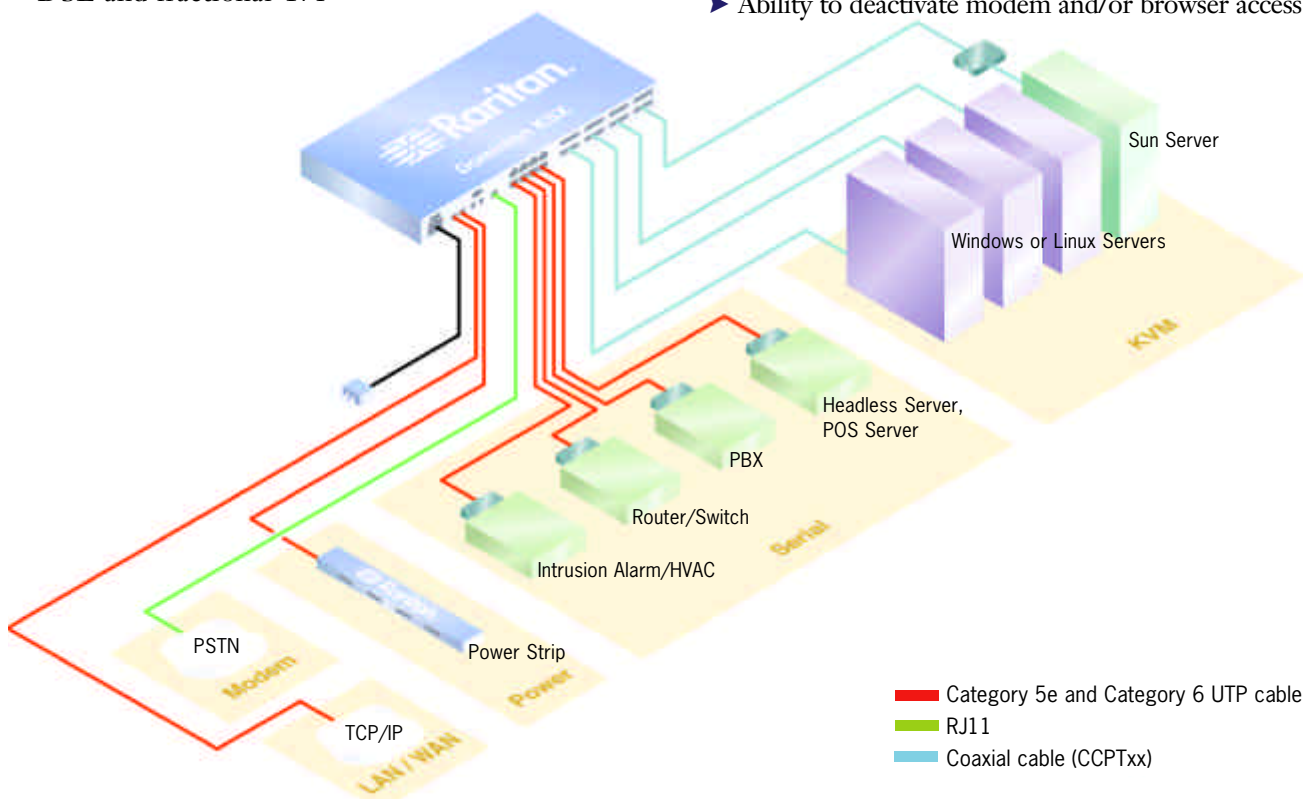

Performance

Dominion KSX includes the features you need for superior performance:

- High performance over low bandwidth connections including modem, wireless, cable, DSL and fractional T/1

- A video compression algorithm and powerful frame-grabber technology to ensure the fastest possible transmission of high quality video
- Tight mouse synchronization that reduces latency, the tedious wait for key strokes and mouse movements to catch up with your commands
- Built-in serial port buffering to provide views of recent console history, assisting in debugging and, ultimately, reducing downtime

Security

Dominion KSX provides bulletproof security via:

- SSL 128-bit RSA public key, 128-bit private key encryption
- User authentication with RADIUS support
- Use of only one additional network port to preserve strict firewall settings
- Customizable user profiles
- User event logging
- Ability to deactivate modem and/or browser access