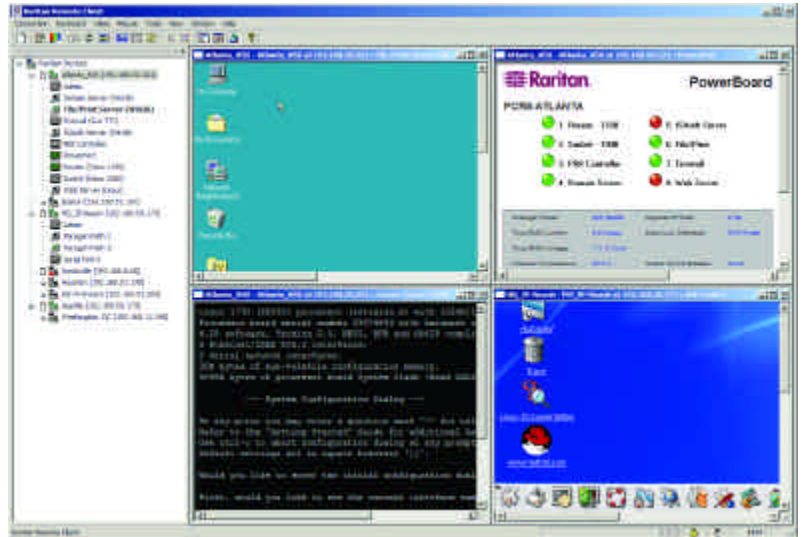

Secure console level management and cold start power.

ROI

Dominion KSX pays for itself quickly by:

- ▶ Reducing costly administration of on-call labor and outsourced service providers
- ▶ Slashing expensive down time by providing network-independent access in emergencies
- ▶ Eliminating expensive and inconvenient travel to remote locations
- ▶ Leveraging the centralized expertise of IT managers, regardless of their locations
- ▶ Replacing multiple software solutions with one single hardware solution - increasing efficiency and saving valuable IT staff time

Features

- ▶ Built-in modem
- ▶ Dedicated power control port
- ▶ 'Plug and Play' - no software required
- ▶ Local port for rack access
- ▶ 1U Rack mountable
- ▶ Multi-platform PS/2, Sun and USB servers
- ▶ 64k buffering per port
- ▶ SSL 128-bit encryption
- ▶ KVM console ports - choose from 4 or 8
- ▶ Serial Ports - choose from 4 or 8

One Consolidated View

A single sign-on and single interface provides one consolidated view of all servers and IT devices at each remote office:

- ▶ **No additional software is required**
- ▶ **Simple point and click management**
- ▶ **Single, fail-safe solution**