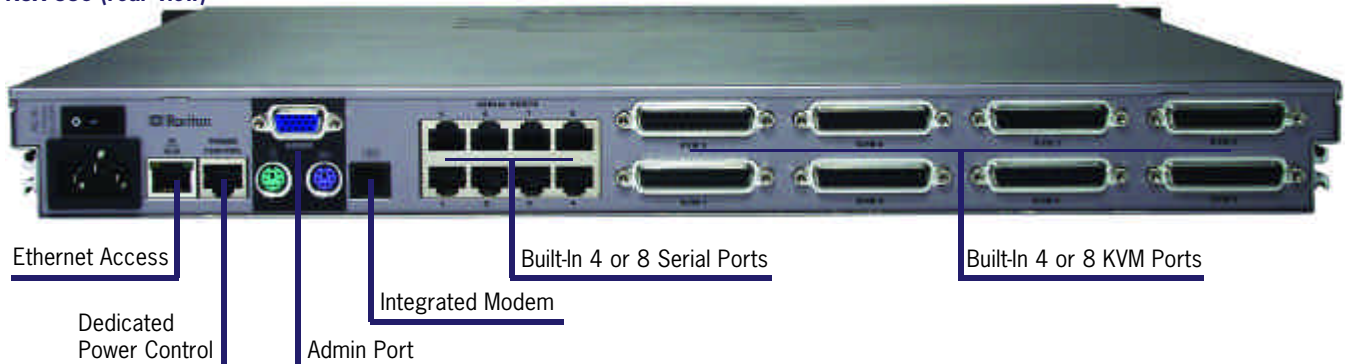

KSX 880 (rear view)